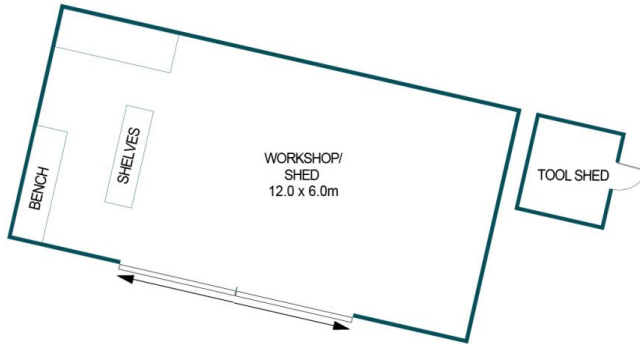

From the elegant entry, you're welcomed into the light-filled

Price : \$ 710,000
Building Size : 275 sqm
Land Size : 1151 sqm
View : <https://www.edgerealty.com.au/sale/sa/north-north-east-suburbs/hillbank/residential/house/6453773>

Mike Lao
0410390250

Stephen Legierski
0438888114

LOWER LEVEL

UPPER LEVEL

APPROXIMATE DIMENSIONS

LIVING:	340.5m ²
CARPORT:	43.7m ²
VERANDAH:	44.1m ²
SHED:	72.0m ²
TOTAL:	500.3m ²

8 MODRA CIRCUIT, HILLBANK

DISCLAIMER

PLANS SHOWN ARE FOR MARKETING PURPOSES ONLY, ALL DIMENSIONS ARE APPROXIMATE AND NOT TO SCALE. THEY ARE SUBJECT TO ERRORS AND INACCURACIES AND NO LIABILITY WILL BE ACCEPTED. INTERESTED PARTIES SHOULD MAKE THEIR OWN ENQUIRIES.

IMAGES AND FLOORPLAN BY:
IN-HOUSE
 IMAGING
 inhouseimaging.com.au