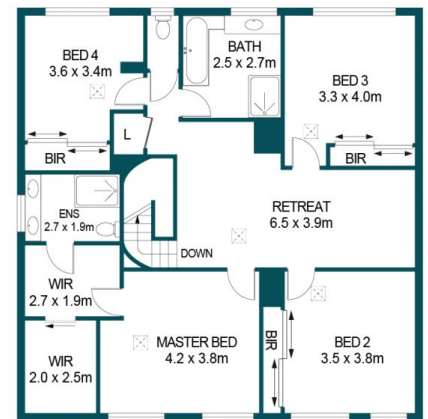

From the elegant entry, you're welcomed into the light-filled

Price : \$ 710,000
Building Size : 275 sqm
Land Size : 1151 sqm
View : <https://www.edgerealty.com.au/sale/sa/north-north-east-suburbs/hillbank/residential/house/6453773>

Mike Lao
0410390250

Stephen Legierski
0438888114

LOWER LEVEL

UPPER LEVEL

APPROXIMATE DIMENSIONS

LIVING:	340.5m ²
CARPORT:	43.7m ²
VERANDAH:	44.1m ²
SHED:	72.0m ²
TOTAL:	500.3m ²

8 MODRA CIRCUIT, HILLBANK

DISCLAIMER

PLANS SHOWN ARE FOR MARKETING PURPOSES ONLY, ALL DIMENSIONS ARE APPROXIMATE AND NOT TO SCALE. THEY ARE SUBJECT TO ERRORS AND INACCURACIES AND NO LIABILITY WILL BE ACCEPTED. INTERESTED PARTIES SHOULD MAKE THEIR OWN ENQUIRIES.

IMAGES AND FLOORPLAN BY:
IN-HOUSE
 IMAGING
 inhouseimaging.com.au