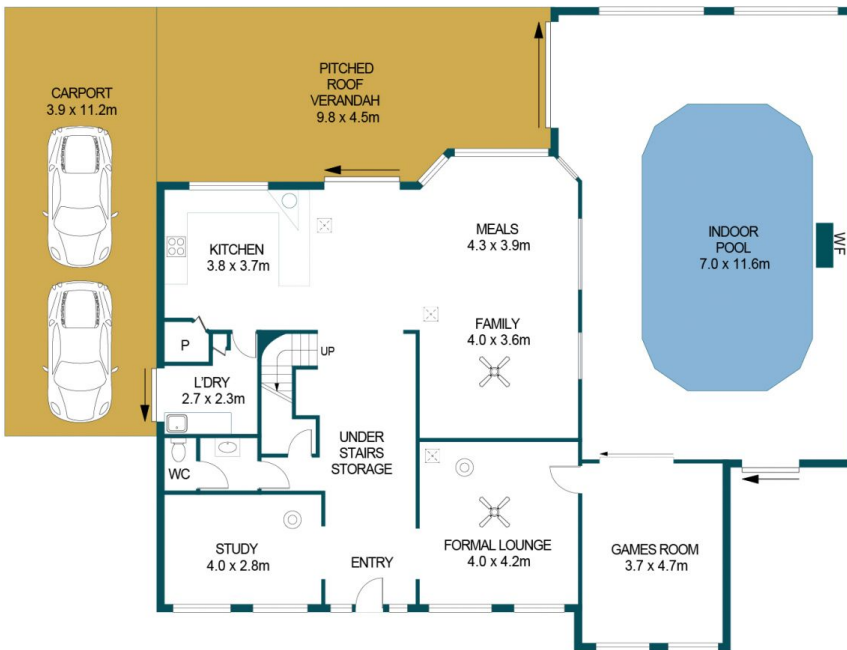

From the elegant entry, you're welcomed into the light-filled

Price : \$ 710,000
Building Size : 275 sqm
Land Size : 1151 sqm
View : <https://www.edgerealty.com.au/sale/sa/north-north-east-suburbs/hillbank/residential/house/6453773>

Mike Lao
0410390250

Stephen Legierski
0438888114

LOWER LEVEL

UPPER LEVEL

APPROXIMATE DIMENSIONS

LIVING:	340.5m ²
CARPORT:	43.7m ²
VERANDAH:	44.1m ²
SHED:	72.0m ²
TOTAL:	500.3m ²

8 MODRA CIRCUIT, HILLBANK

DISCLAIMER

PLANS SHOWN ARE FOR MARKETING PURPOSES ONLY, ALL DIMENSIONS ARE APPROXIMATE AND NOT TO SCALE. THEY ARE SUBJECT TO ERRORS AND INACCURACIES AND NO LIABILITY WILL BE ACCEPTED. INTERESTED PARTIES SHOULD MAKE THEIR OWN ENQUIRIES.

IMAGES AND FLOORPLAN BY:
IN-HOUSE
 IMAGING
 inhouseimaging.com.au